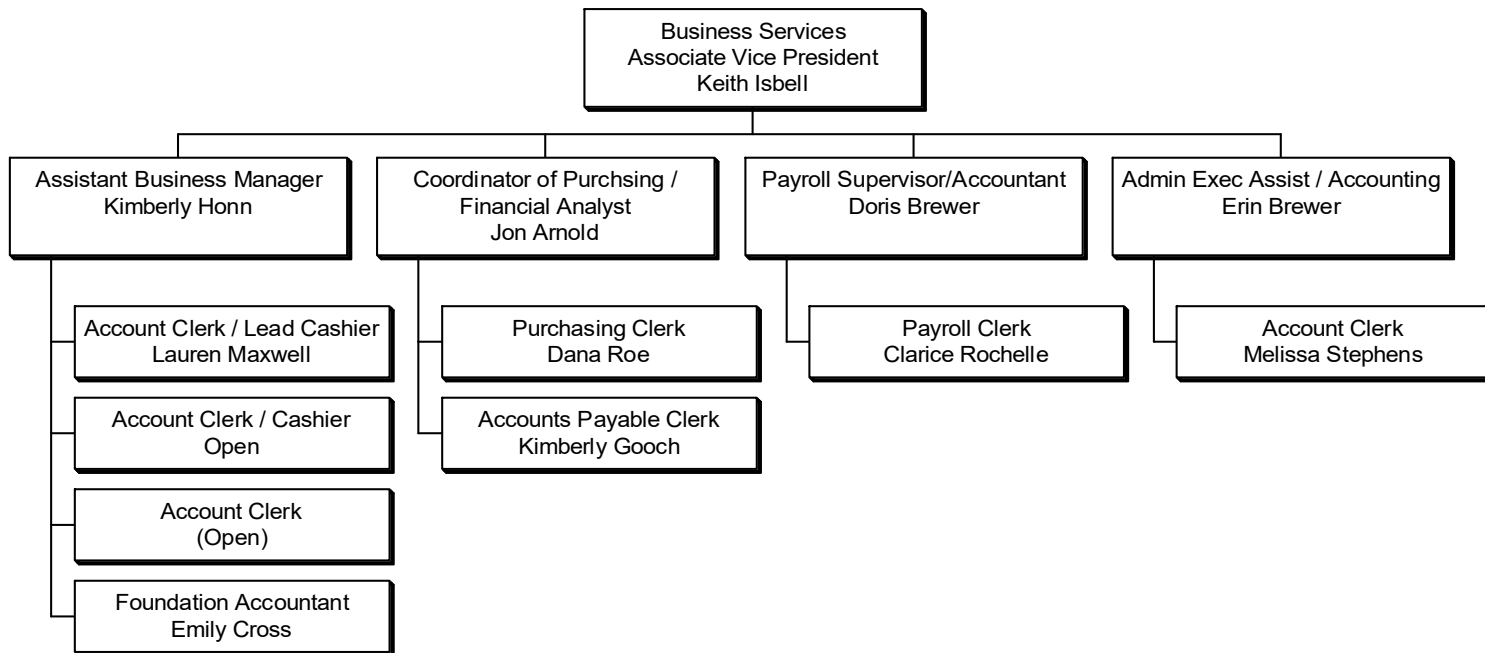

Dark Blue Border - Interim

Yellow – Grant Funded

COLOR KEY

Green – Hiring

Light Blue – Holding

Dark Blue Border - Interim

Yellow – Grant Funded

COLOR KEY