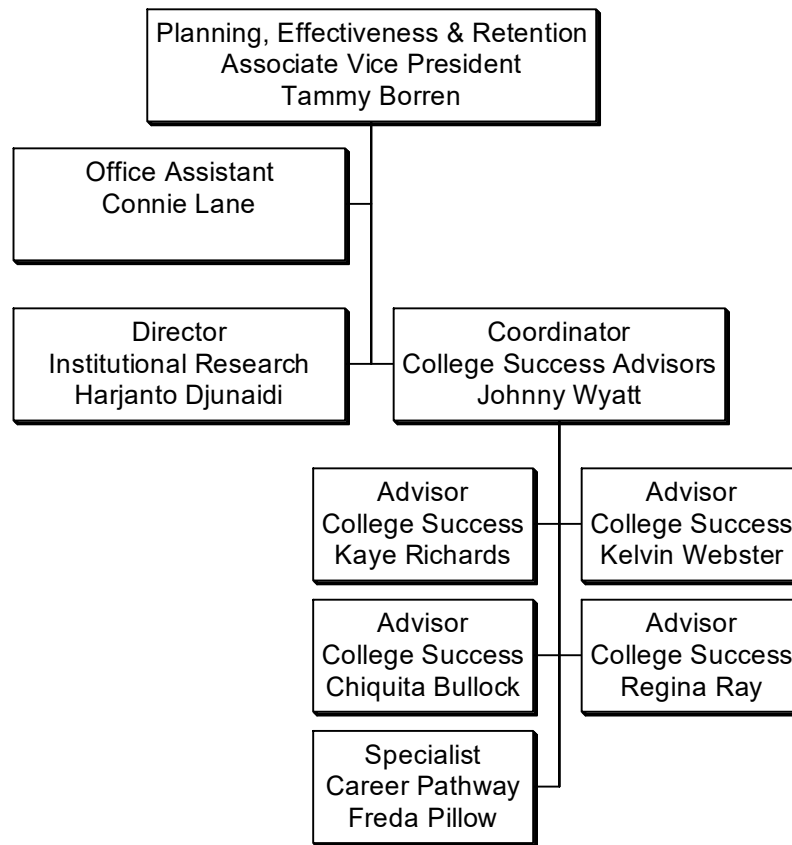

COLOR KEY

Green – Hiring

Light Blue – Holding

Dark Blue Border - Interim

Yellow – Grant Funded