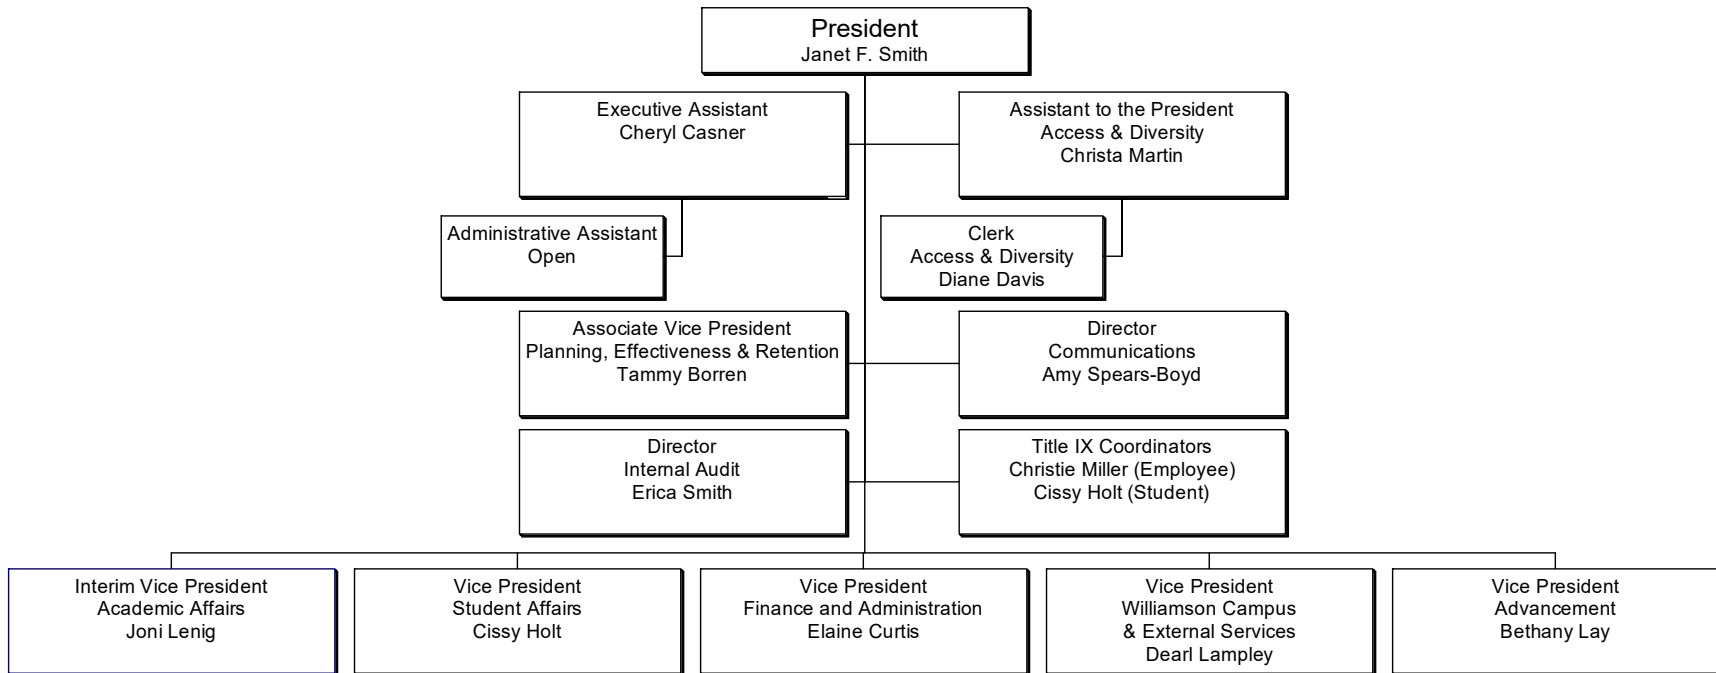

Organizational Chart

COLOR KEY

Green – Hiring

Light Blue – Holding

Dark Blue Border - Interim

Yellow – Grant Funded

COLOR KEY

Green – Hiring