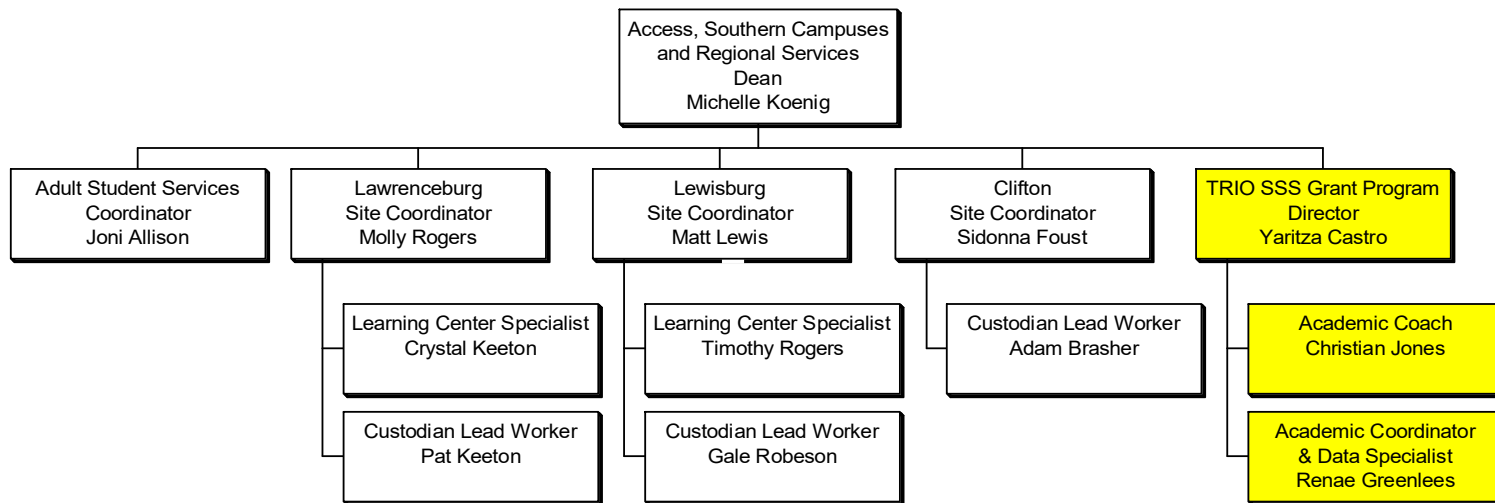

Yellow – Grant Funded

COLOR KEY

Green – Hiring

Light Blue – Holding

Dark Blue Border - Interim

Yellow – Grant Funded

COLOR KEY

Green – Hiring

Light Blue – Holding

Dark Blue Border - Interim

Yellow – Grant Funded

COLOR KEY

Green – Hiring

Light Blue – Holding

Dark Blue Border - Interim

Yellow – Grant Funded