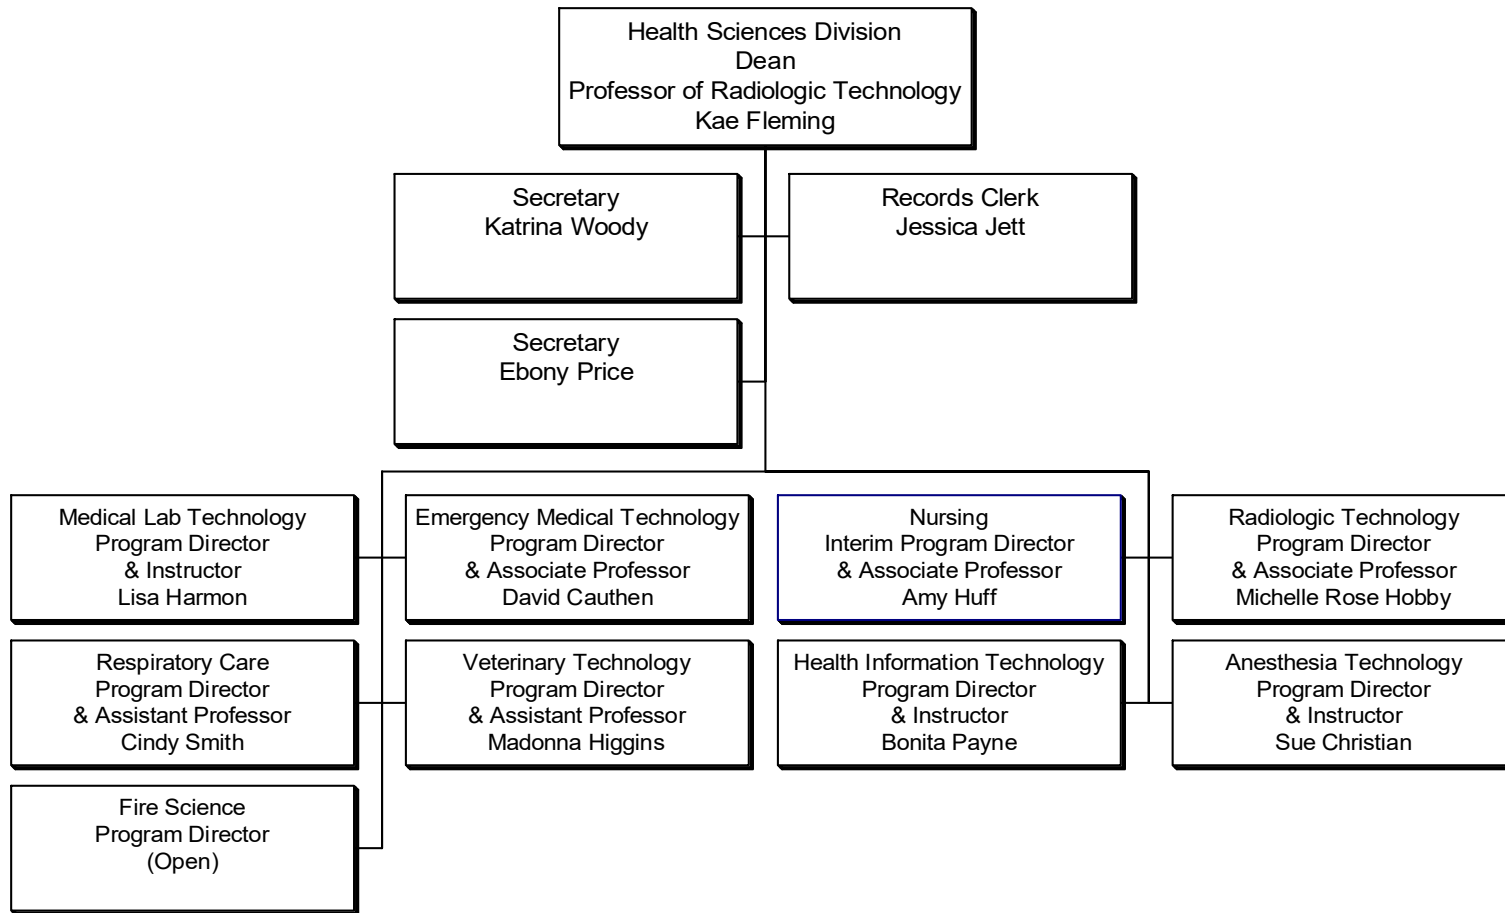

Light Blue – Holding

Dark Blue Border - Interim

Yellow – Grant Funded

COLOR KEY

Green – Hiring

Light Blue – Holding

Dark Blue Border - Interim

Yellow – Grant Funded