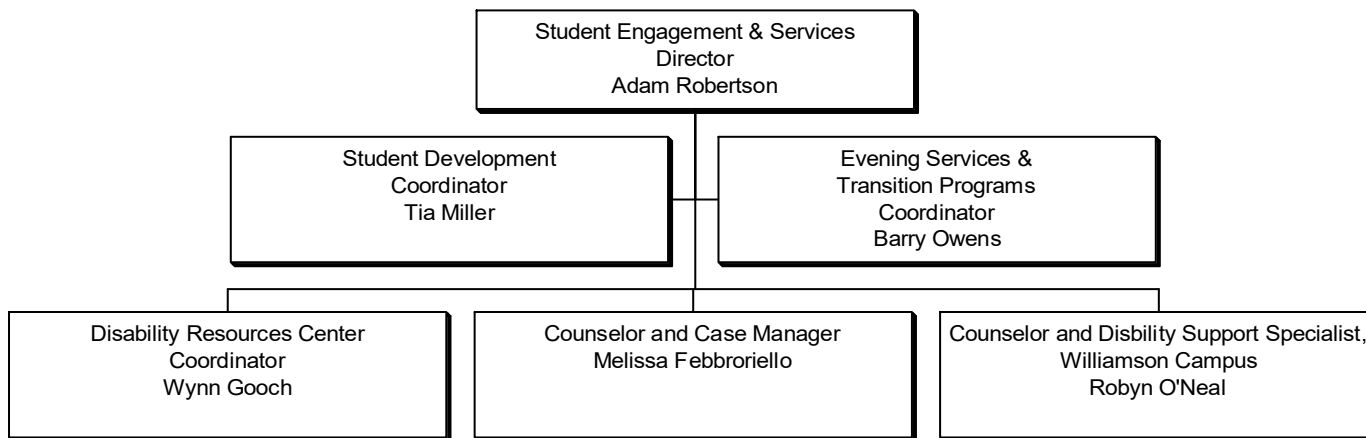

Yellow – Grant Funded

COLOR KEY

Green – Hiring

Light Blue – Holding

Dark Blue Border - Interim

Yellow – Grant Funded

COLOR KEY

Green – Hiring

Light Blue – Holding

Dark Blue Border - Interim

Yellow – Grant Funded

COLOR KEY

Green – Hiring

Light Blue – Holding

Dark Blue Border - Interim

Yellow – Grant Funded