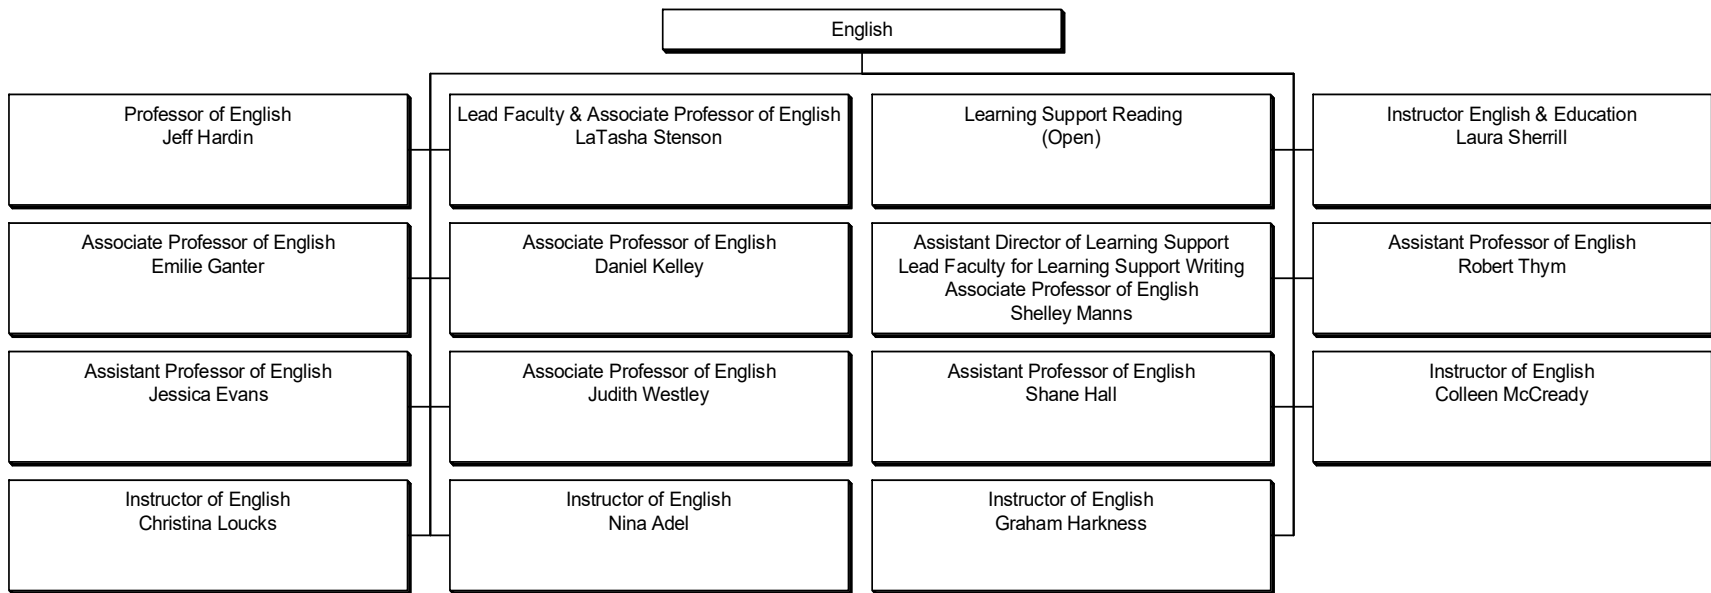

COLOR KEY

Green – Hiring

Light Blue – Holding

Dark Blue Border - Interim

Yellow – Grant Funded