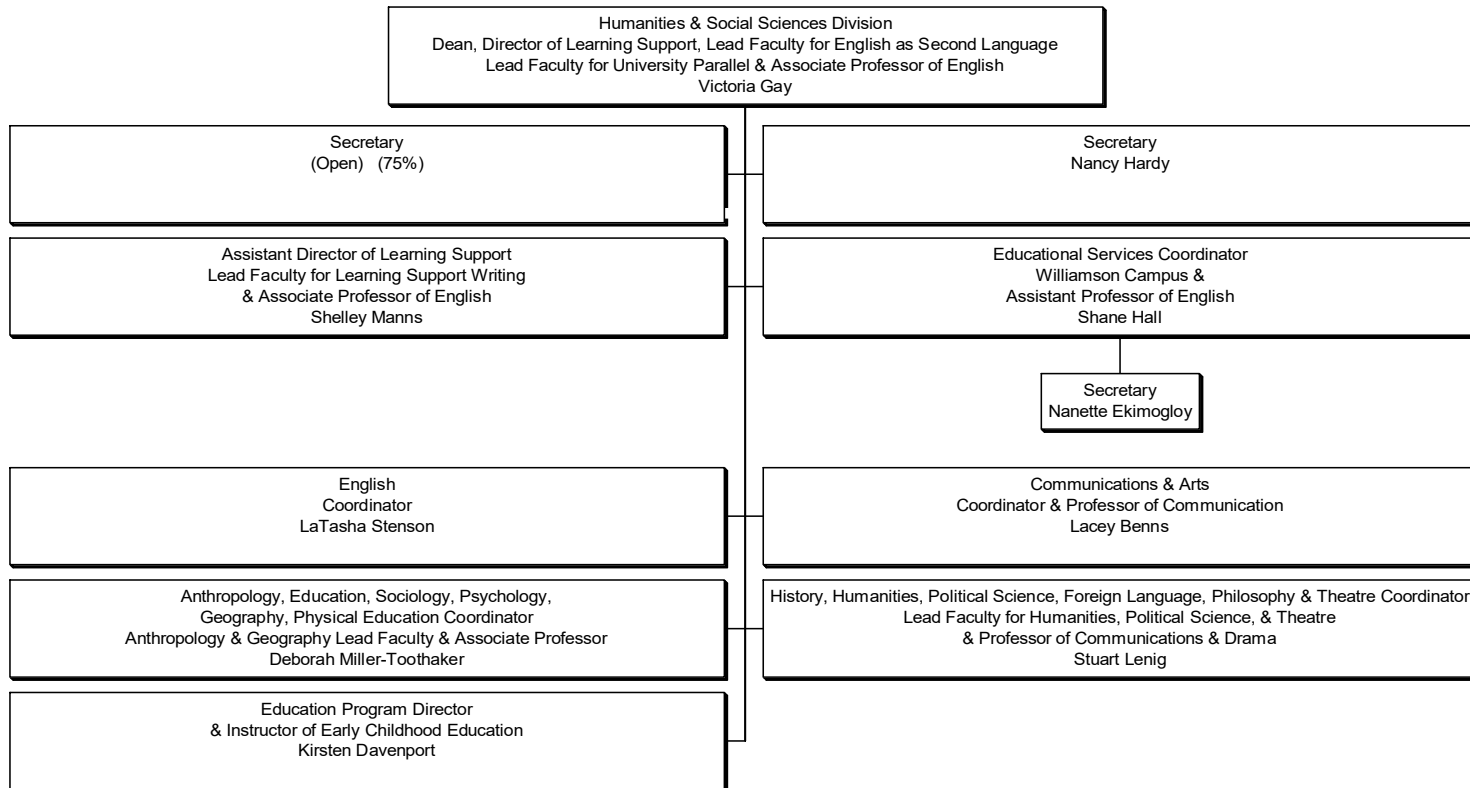

Yellow – Grant Funded

COLOR KEY

Green – Hiring

Light Blue – Holding

Dark Blue Border - Interim

Yellow – Grant Funded

COLOR KEY

Green – Hiring