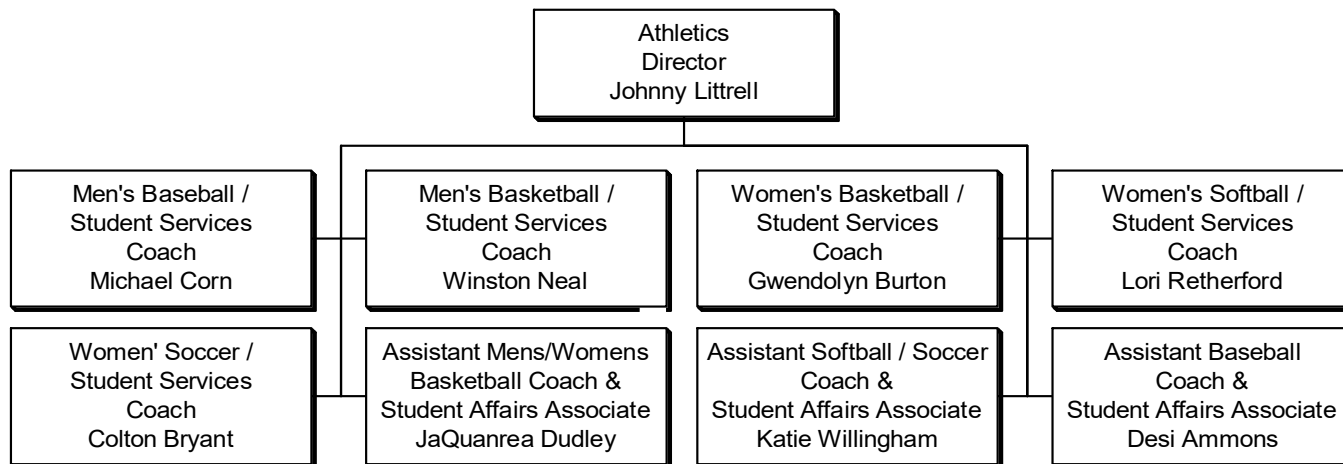

COLOR KEY

Green – Hiring

Light Blue – Holding

Dark Blue Border - Interim

Yellow – Grant Funded