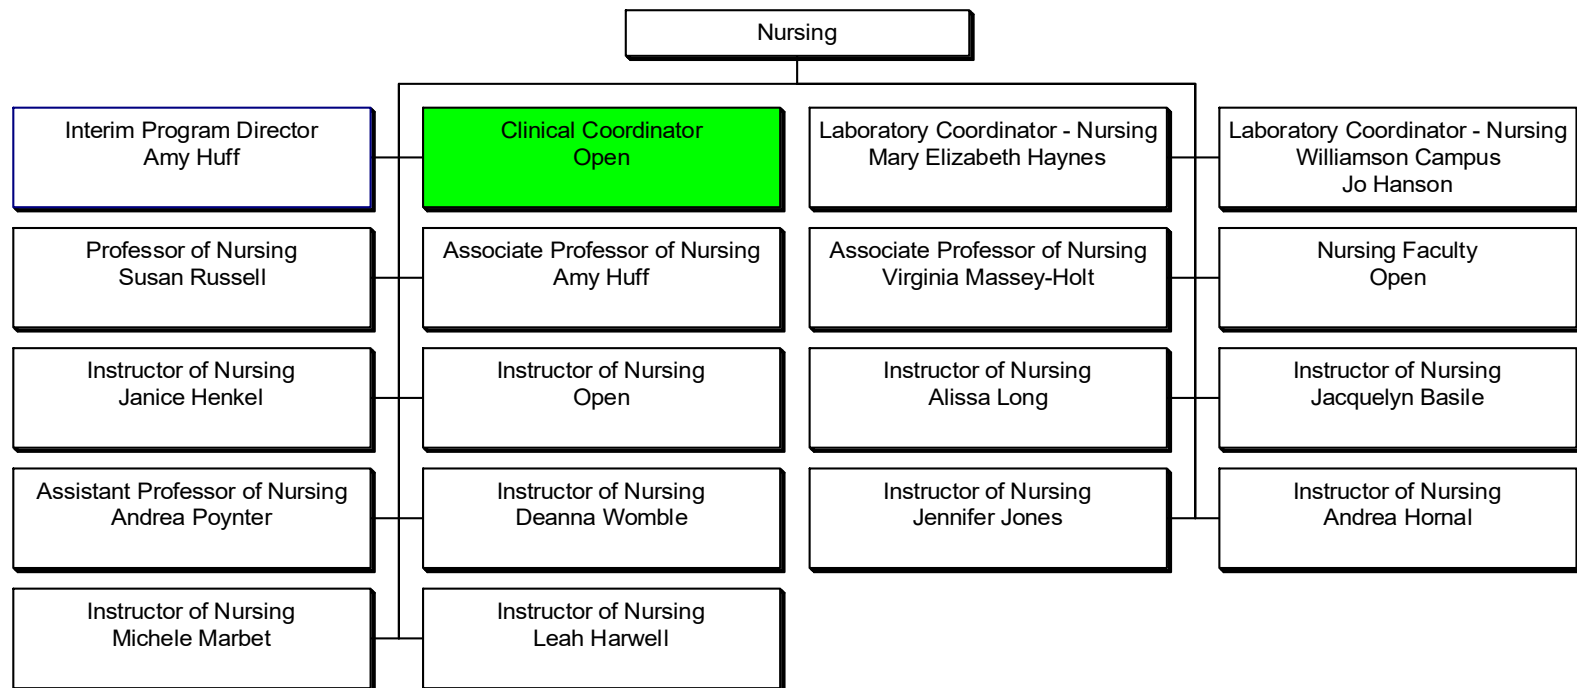

COLOR KEY

Green – Hiring

Light Blue – Holding

Dark Blue Border - Interim

Yellow – Grant Funded