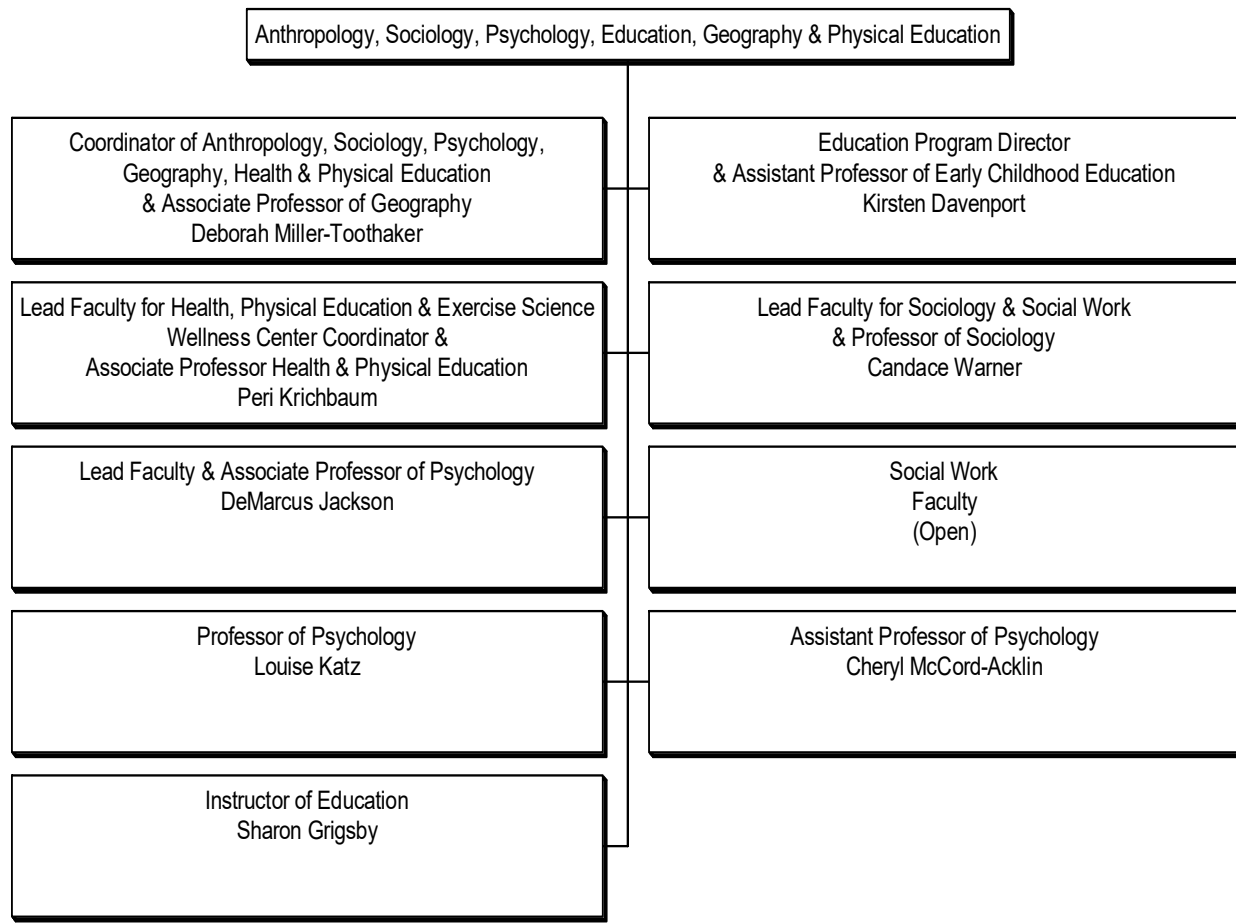

COLOR KEY

Green – Hiring

Light Blue – Holding

Dark Blue Border - Interim

Yellow – Grant Funded