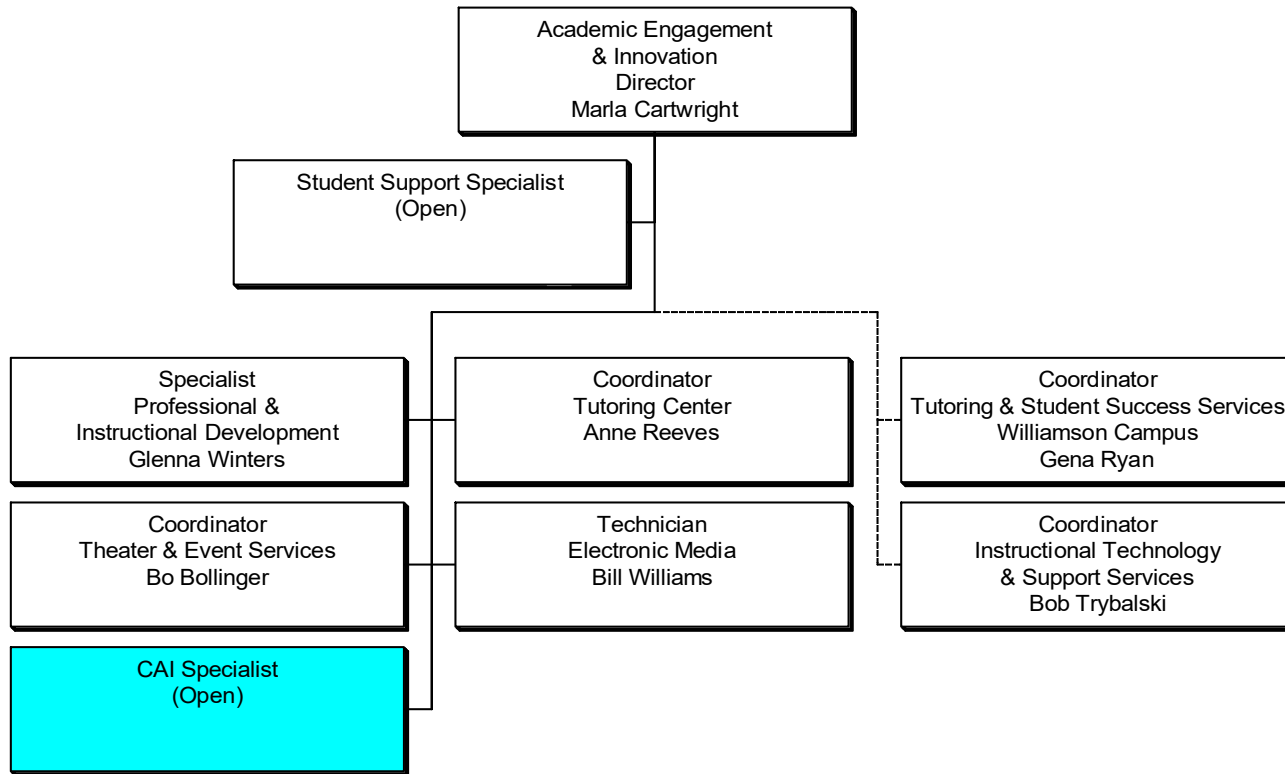

COLOR KEY

Green – Hiring

Light Blue – Holding

Dark Blue Border - Interim

Yellow – Grant Funded