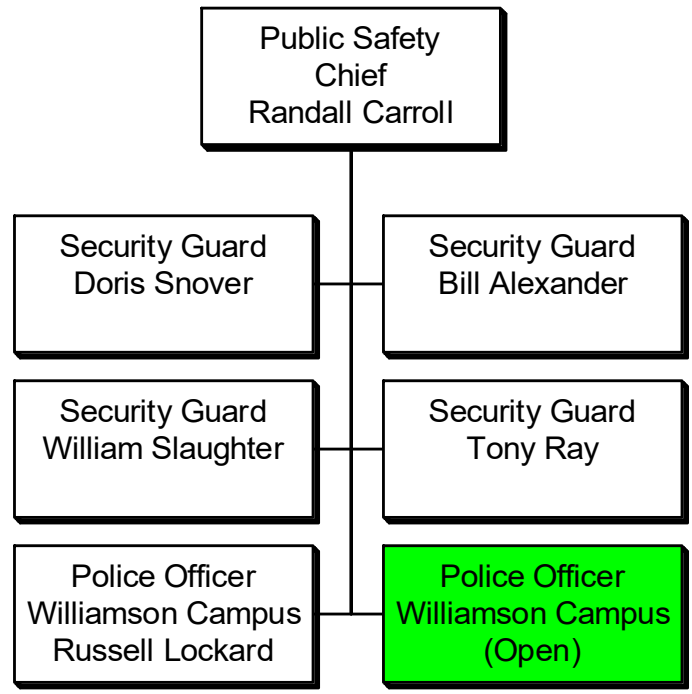

COLOR KEY

Green – Hiring

Light Blue – Holding

Dark Blue Border - Interim

Yellow – Grant Funded