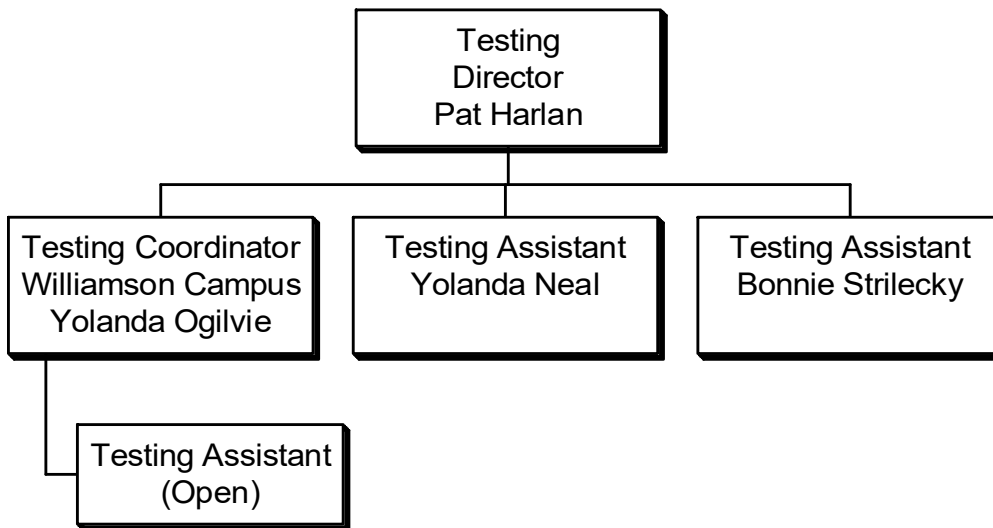

Light Blue – Holding

Dark Blue Border - Interim

Yellow – Grant Funded

COLOR KEY

Green – Hiring

Light Blue – Holding

Dark Blue Border - Interim

Yellow – Grant Funded