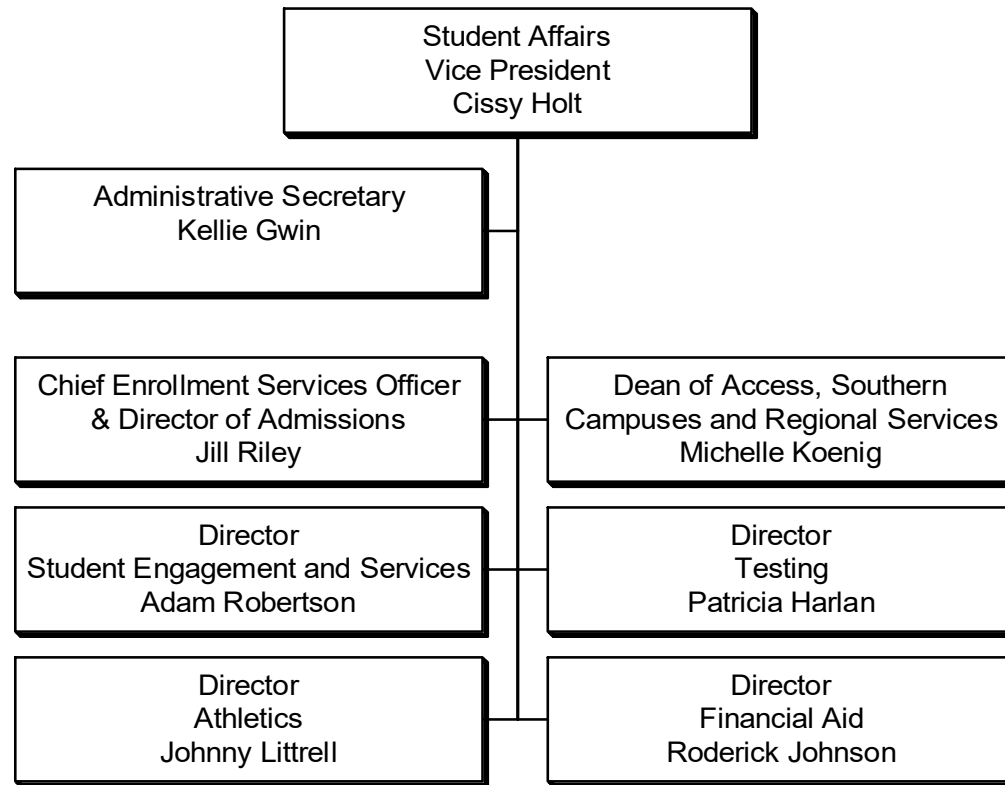

COLOR KEY

Green – Hiring

Light Blue – Holding

Dark Blue Border - Interim

Yellow – Grant Funded