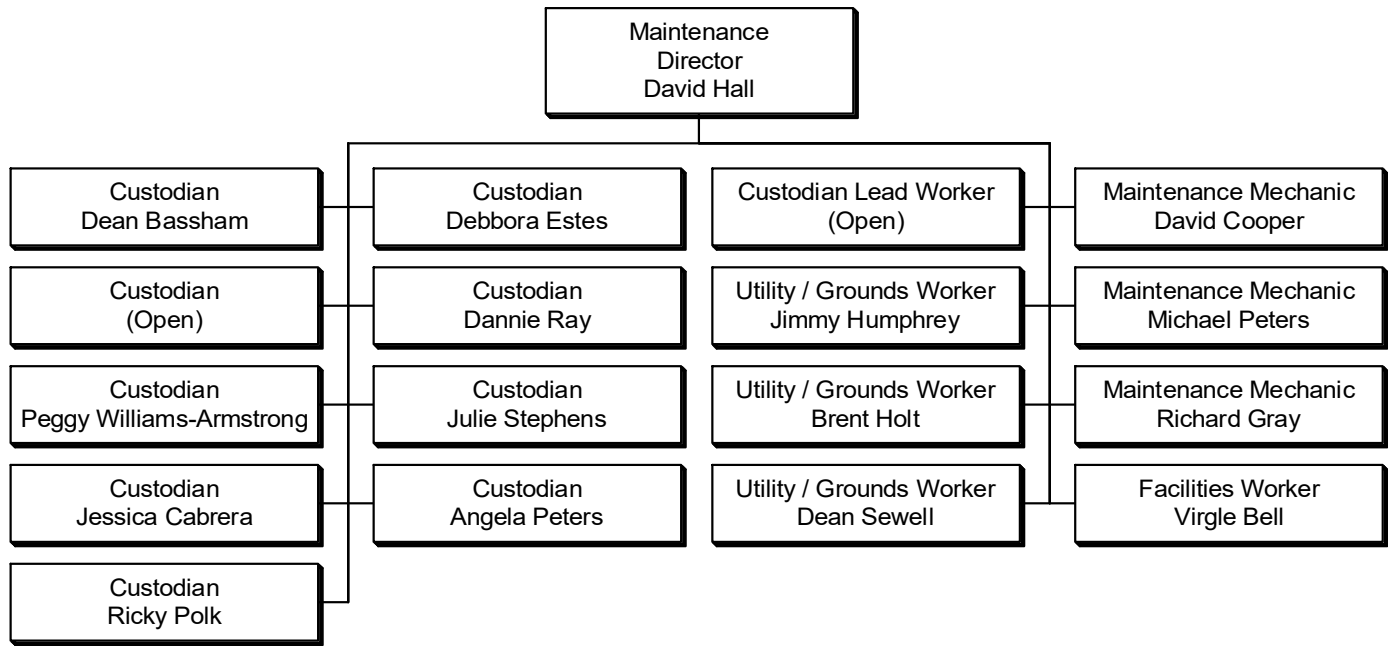

Light Blue – Holding

Dark Blue Border - Interim

Yellow – Grant Funded

COLOR KEY

Green – Hiring

Light Blue – Holding

Dark Blue Border - Interim

Yellow – Grant Funded