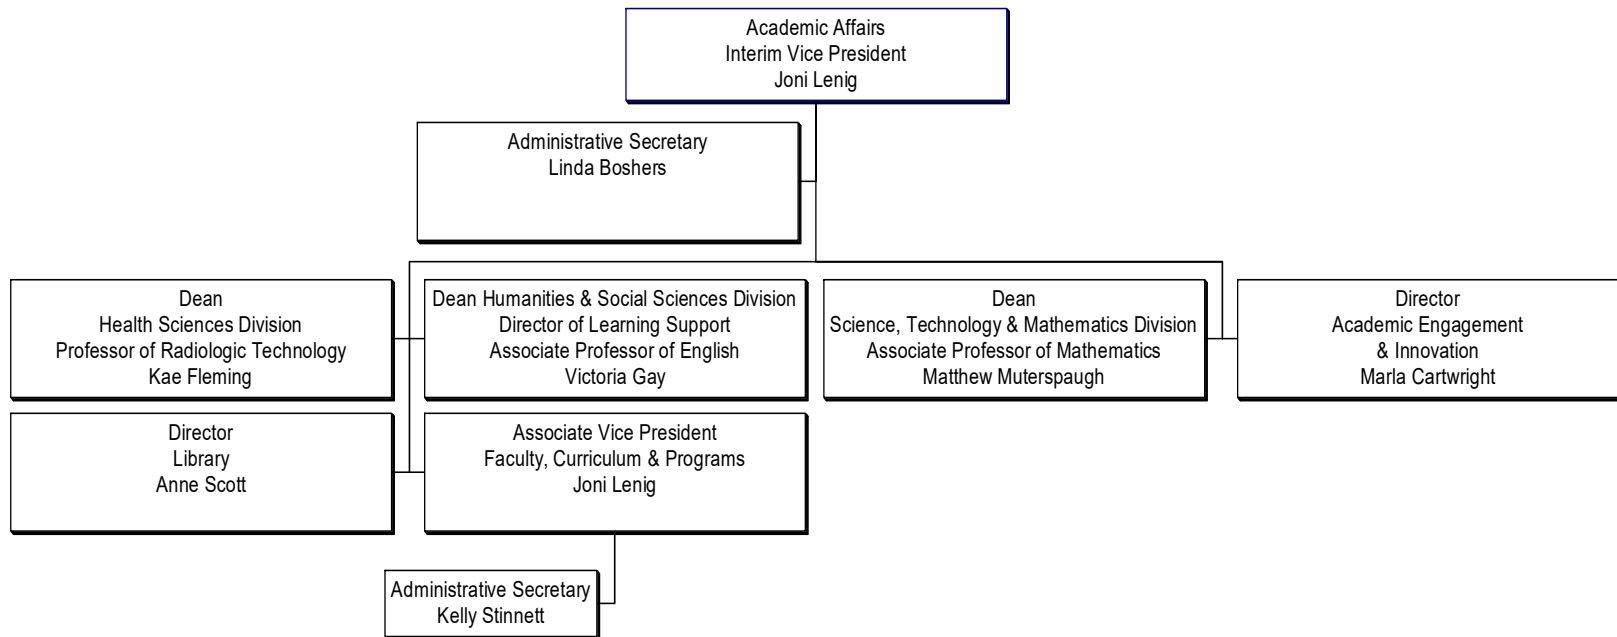

COLOR KEY

Green – Hiring

Light Blue – Holding

Dark Blue Border - Interim

Yellow – Grant Funded