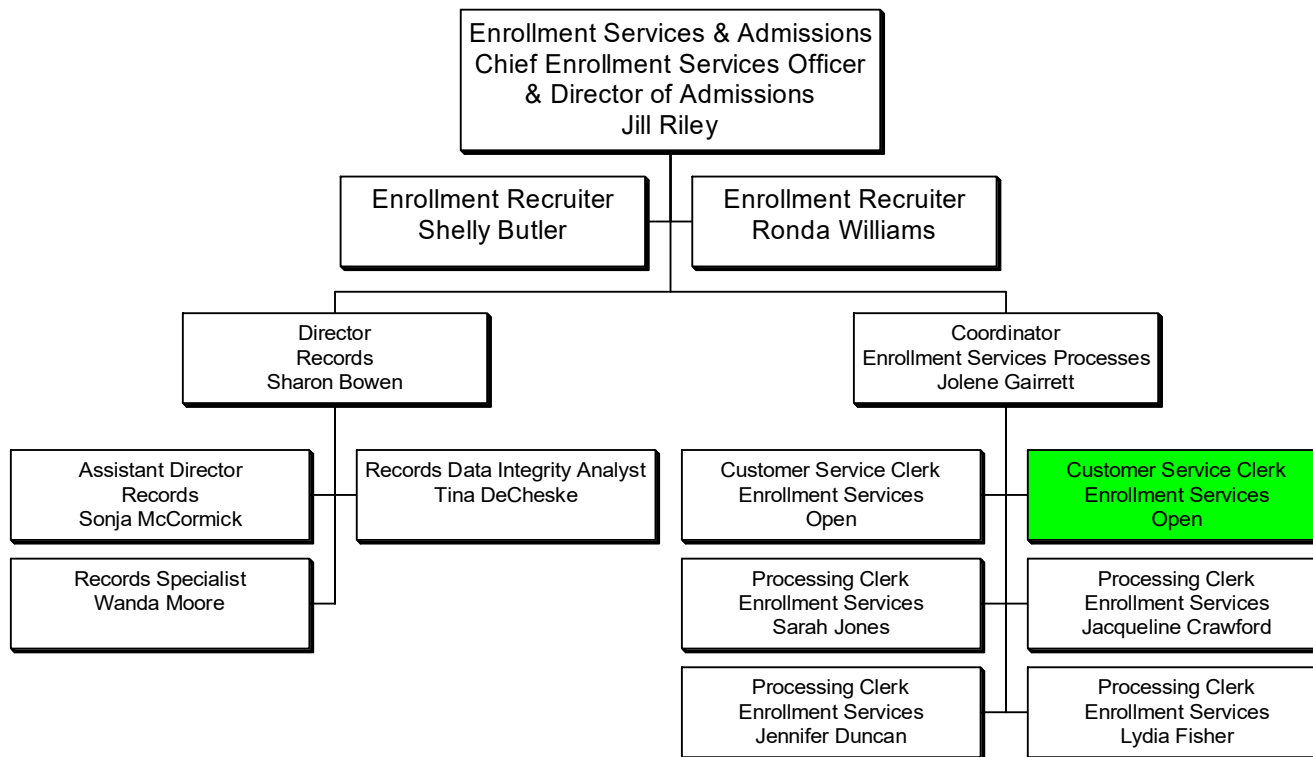

COLOR KEY

Green – Hiring

Light Blue – Holding

Dark Blue Border - Interim

Yellow – Grant Funded